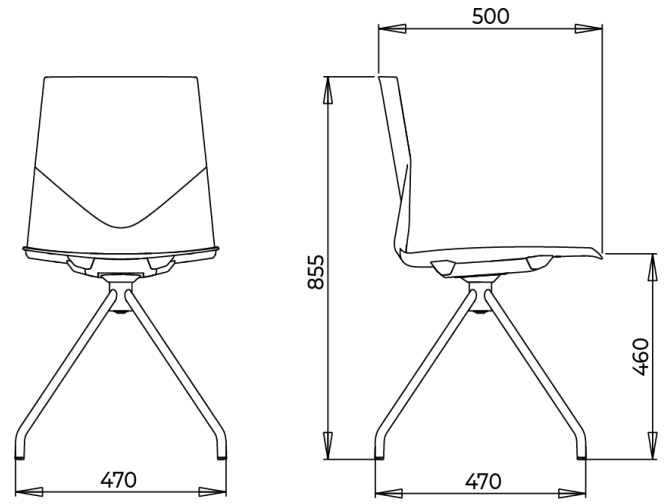

FourCast2 One