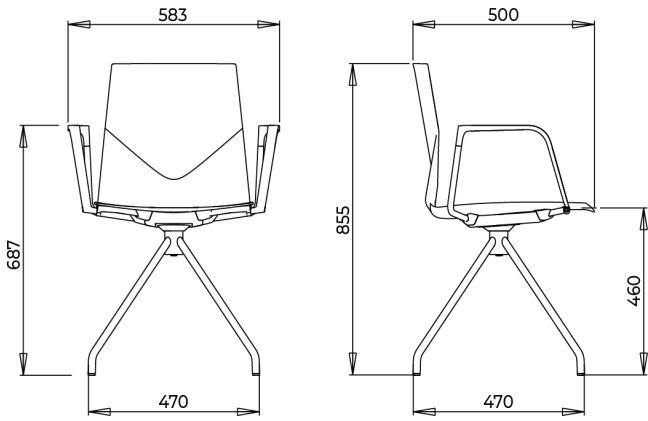

FourCast® 2 One

EN

Design: Strand + Hvas

FourCast2 One Loop Armrest