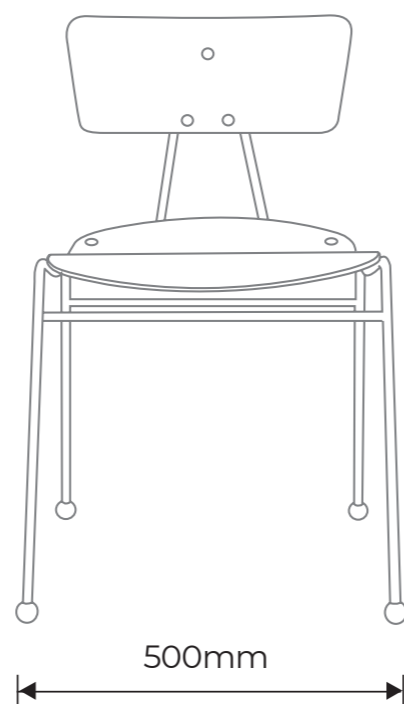

The Roebuck

The Ernest Race Heritage Collection

The Roebuck front view

The Roebuck is the stackable alternative to the Antelope ideal in cafes or restaurants. Stacks to 4 high

There are many other frame colours available, other feet and wood stain colours are available, price and minimum order quantity on application.