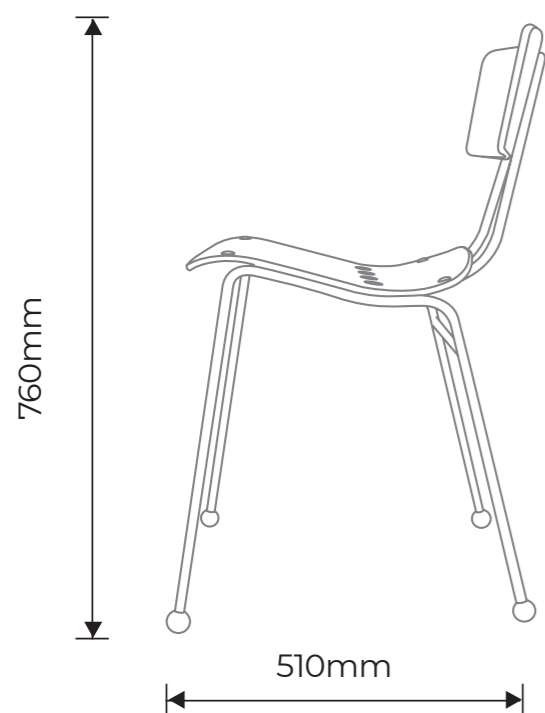

The Roebuck

The Ernest Race Heritage Collection

The Roebuck front view

The Roebuck is the stackable alternative to the Antelope ideal in cafes or restaurants. Stacks to 4 high

There are many other frame colours available, other feet and wood stain colours are available, price and minimum order quantity on application.