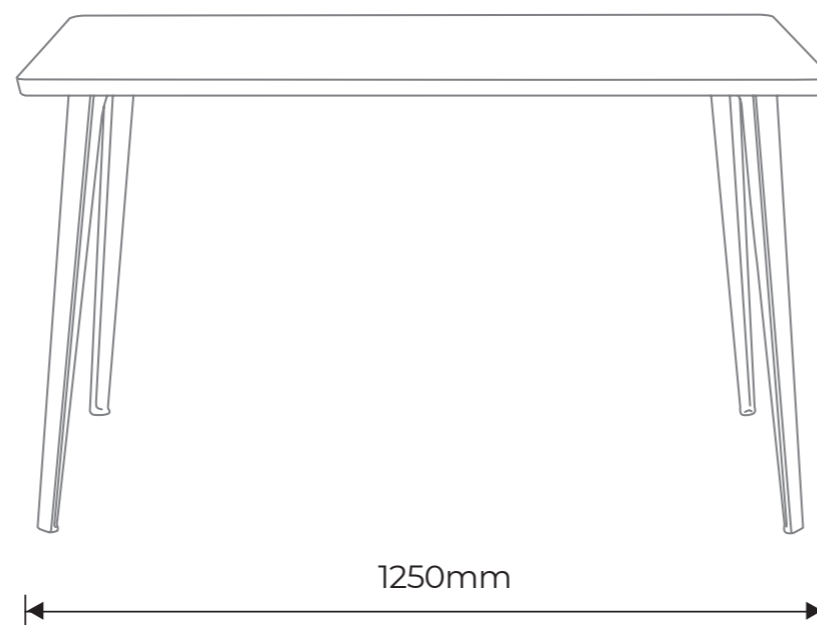

Leadtime - 6 weeks

All Ernest Race Heritage products are on a 6 weeks leadtime, depending on fabric availability. Occasionally, additional time is quoted for certain selected options.

Warranty

All Ernest Race Heritage products are offered with a 5 year warranty.

Upholstery

Ernest Race Heritage products can be upholstered in fabric, leather and vinyl. We have listed a variety of fabrics in 8 different price bands. Many other options are available. Please see the fabric bands on page 13.

Table top options

The Gazelle and BA tables are available in a wide variety of finishes. Please see the table top bands on page 14.

Powder coating colours

The range of powder coating colours for each product are stated on the product pages, with an illustration summary on page 15.

Recyclability

All products are a minimum of 95% recyclable excluding upholstery. The BA and DA frames are made from 90% recast recycled aluminium.

SKA

All products meet SKA rating.

Measurements

All measurements are approximate.

Foam

CHMR foam is used in all products and tested to BS 5852.