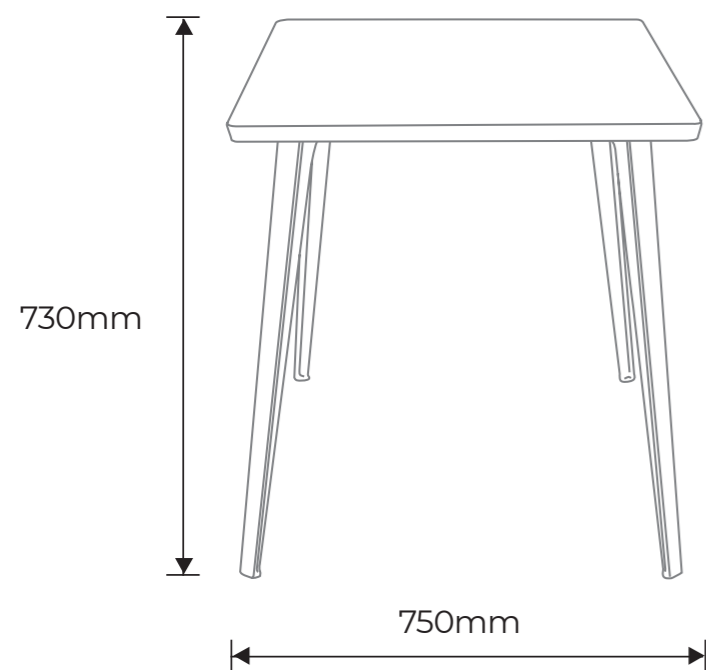

Leadtime - 6 weeks

All Ernest Race Heritage products are on a 6 weeks leadtime, depending on fabric availability. Occasionally, additional time is quoted for certain selected options.

Warranty

All Ernest Race Heritage products are offered with a 5 year warranty.

Upholstery

Ernest Race Heritage products can be upholstered in fabric, leather and vinyl. We have listed a variety of fabrics in 8 different price bands. Many other options are available. Please see the fabric bands on page 13.

Table top options

The Gazelle and BA tables are available in a wide variety of finishes. Please see the table top bands on page 14.

Powder coating colours

The range of powder coating colours for each product are stated on the product pages, with an illustration summary on page 15.

Recyclability

All products are a minimum of 95% recyclable excluding upholstery. The BA and DA frames are made from 90% recast recycled aluminium.

SKA

All products meet SKA rating.

Measurements

All measurements are approximate.

Foam

CHMR foam is used in all products and tested to BS 5852.