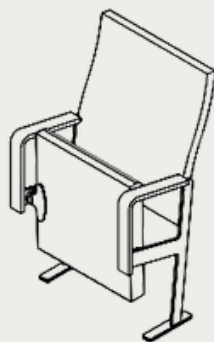

# ALTO

Elegant, sleek, and versatile!

---

The Alto seat provides a light appearance as well as comfort and postural support. At a distance, Alto seating creates a visually stunning block of upholstery and timber. This combination adds a simplistic, modernity to any venue.

## Features and options:

- Bespoke seat dimensions
- Available in a wide range of finishes, upholstery and show wood styles
- Integrated cable management, power and data, and seat signage
- End-of-row panels
- Optional foldable writing tablet
- Fixed and removable options
- Typically, seats are all FSC® approved, and contain 80%+ recycled steel content