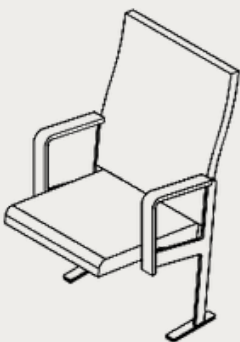

# ALTO

Elegant, sleek, and versatile!

---

The Alto seat provides a light appearance as well as comfort and postural support. At a distance, Alto seating creates a visually stunning block of upholstery and timber. This combination adds a simplistic, modernity to any venue.

## Features and options:

- Bespoke seat dimensions
- Available in a wide range of finishes, upholstery and show wood styles
- Integrated cable management, power and data, and seat signage
- End-of-row panels
- Optional foldable writing tablet
- Fixed and removable options
- Typically, seats are all FSC® approved, and contain 80%+ recycled steel content