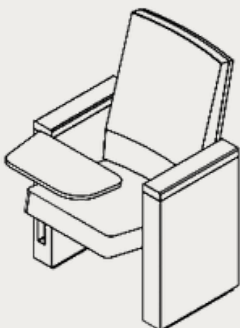

PRESTBURY

Elegant, versatile, and comfortable.

The Prestbury is a blend of style and comfort that can be customised to fit the unique needs of any venue. Customise the Prestbury with variable seat widths and backrest angles, upholstery styles, wood finishes, add a writing/laptop surface, integrate power and data points... the opportunities are endless.

Features and options:

- Bespoke seat dimensions
- A wide range of finishes, upholstery, and show wood styles
- Integrated power, data, and AV solutions
- Customisable arm rests, end panels and writing tablet
- Custom embroidered logo, seat signage and seat numbers
- Fixed, removable or freestanding options
- Typically, seats are all FSC® approved, and contain 80%+ recycled steel content