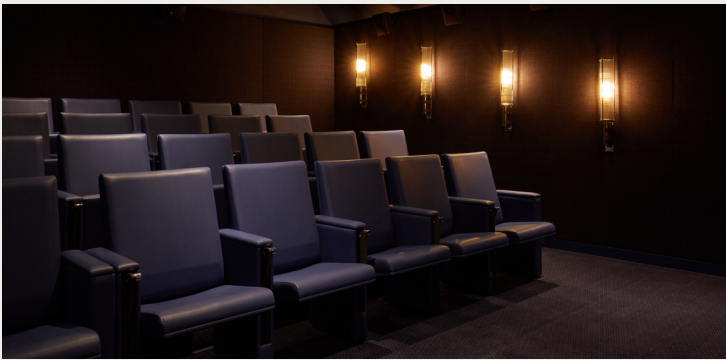

PRESTBURY

Elegant, versatile, and comfortable.

The Prestbury is a blend of style and comfort that can be customised to fit the unique needs of any venue. Customise the Prestbury with variable seat widths and backrest angles, upholstery styles, wood finishes, add a writing/laptop surface, integrate power and data points... the opportunities are endless.

Features and options:

- Bespoke seat dimensions
- A wide range of finishes, upholstery, and show wood styles
- Integrated power, data, and AV solutions
- Customisable arm rests, end panels and writing tablet
- Custom embroidered logo, seat signage and seat numbers
- Fixed, removable or freestanding options
- Typically, seats are all FSC® approved, and contain 80%+ recycled steel content